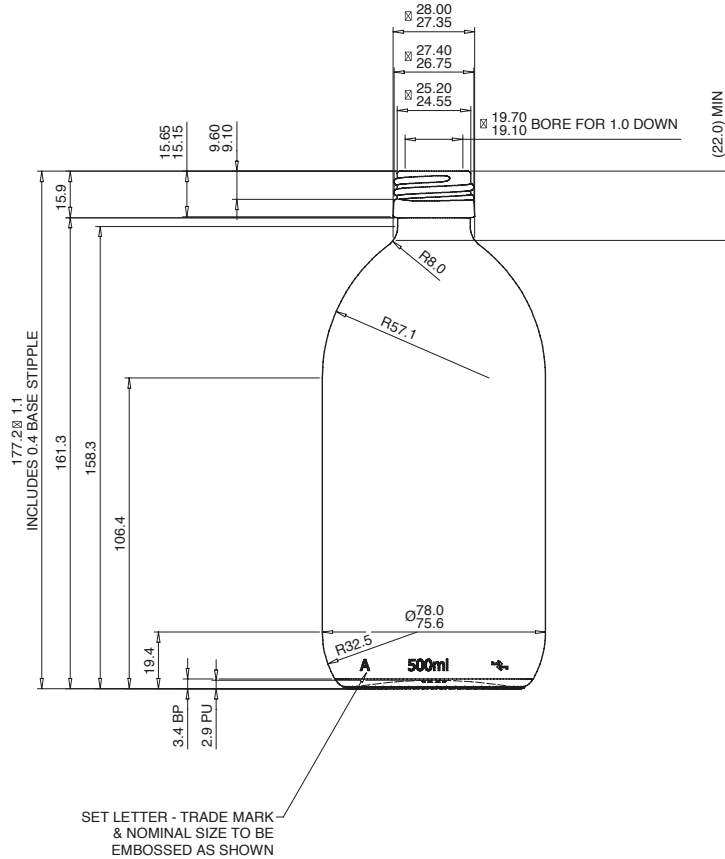

1 8 2 4

# HS FRENCH FLINT

THE GLASS CONTAINER SPECIALISTS

VIEW ON BASE  
SHOWING ALPHA NUMERIC CODE  
STANDING AREA EMBOSSED  
WITH CRESCENT STIPPLE

## 500ML AMBER ALPHA GLASS BOTTLE

|                    |         |
|--------------------|---------|
| Product code       | AA500   |
| Finish             | 28 ROPP |
| Capacity           | 500ml   |
| Brim-full capacity | 529.9ml |